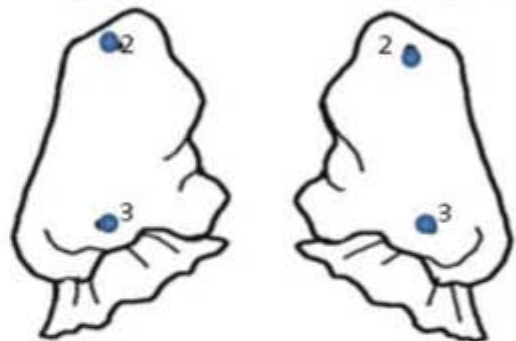

CAPTAIN SMOLLET PUPPET

Create your very own
Captain Smollet puppet.

1. Colour in each part of your puppet.
2. Carefully cut out each part with scissors (always have adult supervision when using scissors)
3. Use paper fasteners to connect each part together, matching number to number.