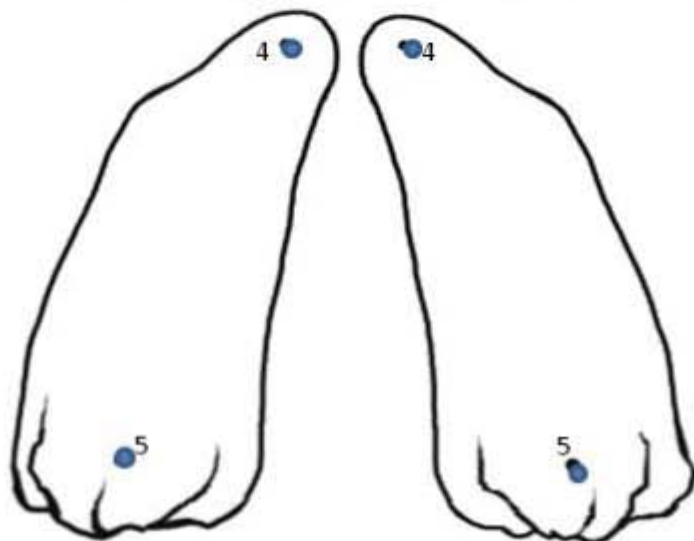

CAPTAIN SMOLLET PUPPET

Create your very own
Captain Smollet puppet.

1. Colour in each part of your puppet.
2. Carefully cut out each part with scissors (always have adult supervision when using scissors)
3. Use paper fasteners to connect each part together, matching number to number.