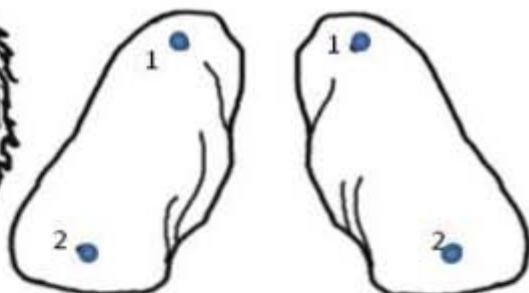

CAPTAIN SMOLLET PUPPET

Create your very own
Captain Smollet puppet.

1. Colour in each part of your puppet.
2. Carefully cut out each part with scissors (always have adult supervision when using scissors)
3. Use paper fasteners to connect each part together, matching number to number.